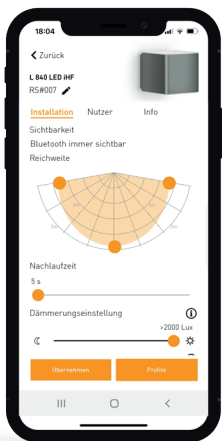

Connected lighting. Go for tomorrow's lighting.

Bluetooth has become the standard for wireless data communication. How practical! This also means outdoor lights from STEINEL are easily interconnected too – even across different products. The free STEINEL app now lets you make any settings you choose and define whatever lighting mood you want.

Setting individual lights, grouping several lights – everything is easily done by app.

Wirelessly connectable. Bluetooth Mesh technology.

Now, for instance, you can wirelessly connect your path or outdoor wall lights with garden illumination. Your home and garden will be perfectly staged as soon as guests arrive. This can be done with